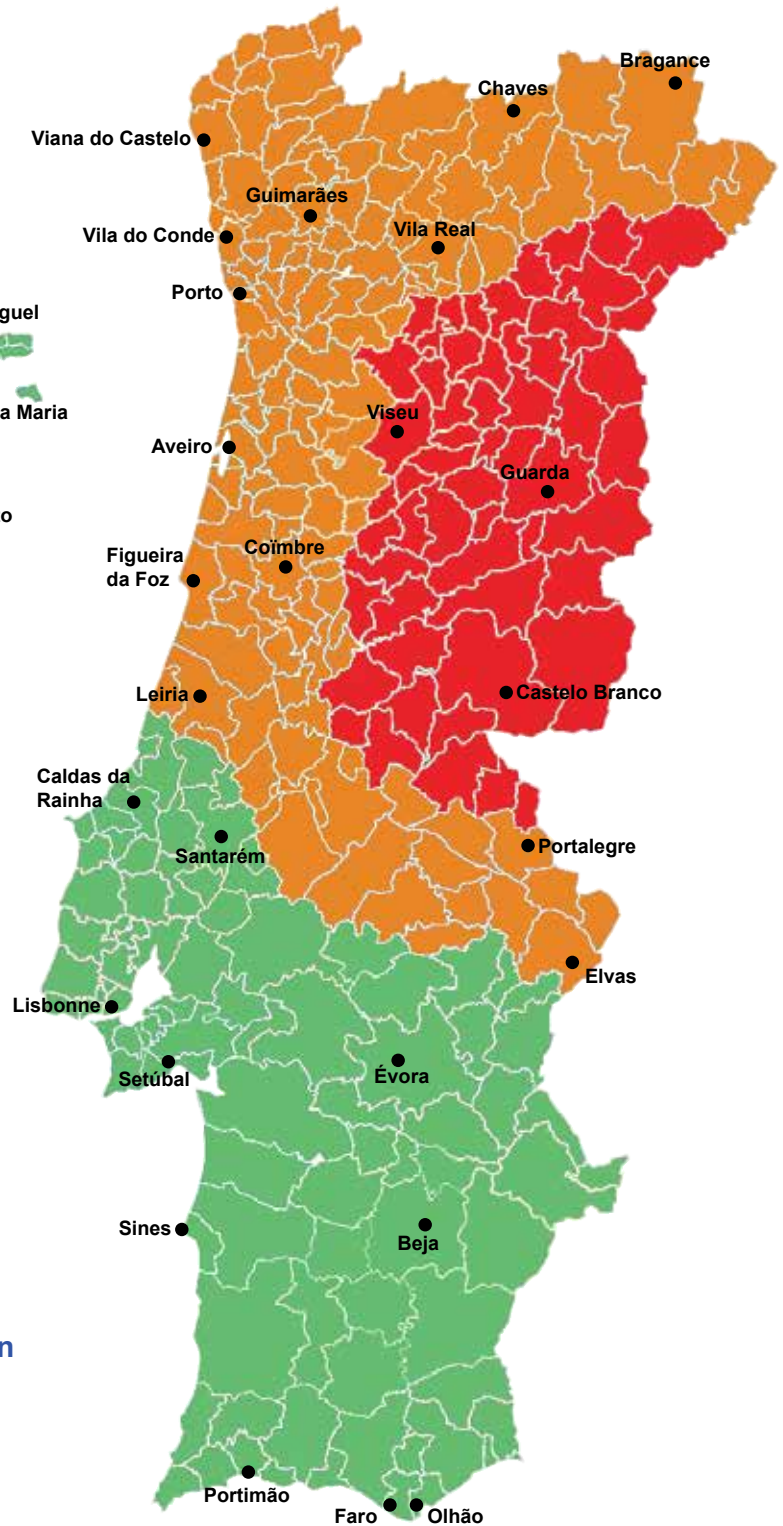

CHARGE NEIGE PORTUGAL EUROCODE 1 PERGOLA FIXE

Avancée Maximum Pergola POLY-TOP Classique et TOP LUCIA selon les ZONES :

Altitude	Z1		Z2		Z3	
	POLY	THERMO	POLY	THERMO	POLY	THERMO
< 300	4,0m	4,0m	4,0m	4,0m	4,0m	4,0m
400	3,85m	3,8m	4,0m	4,0m	4,0m	4,0m
500	3,65m	3,55m	4,0m	4,0m	4,0m	4,0m
600	3,4m	3,35m	3,85m	3,8m	4,0m	4,0m
700	3,2m	3,2m	3,65m	3,6m	4,0m	4,0m
800	3,05m	3,0m	3,45m	3,4m	4,0m	4,0m
900	X*	2,85m	3,25m	3,25m	4,0m	3,95m
1 000	X*	X*	3,1m	3,05m	3,85m	3,7m
1 100	X*	X*	2,9m	2,95m	3,65m	3,6m
1 200	X*	X*	X*	2,8m	3,5m	3,45m
1 300	X*	X*	X*	X*	3,35m	3,3m

Avancée Maximum Pergola TOP HORIZON 3 selon les ZONES :

Altitude	Z1	Z2	Z3	
	< 300	5,0m	5,0m	5,0m
400	4,9m	5,0m	5,0m	
500	4,65m	5,0m	5,0m	
600	4,4m	4,95m	5,0m	
700	4,15m	4,7m	5,0m	
800	3,95m	4,45m	5,0m	
900	3,75m	4,2m	5,0m	
1 000	X*	4,0m	4,9m	
1 100	X*	3,85m	4,7m	
1 200	X*	3,65m	4,5m	
1 300	X*	X*	4,35m	

* X : limite de rupture de la plaque de Polycarbonate ou panneau sandwich.