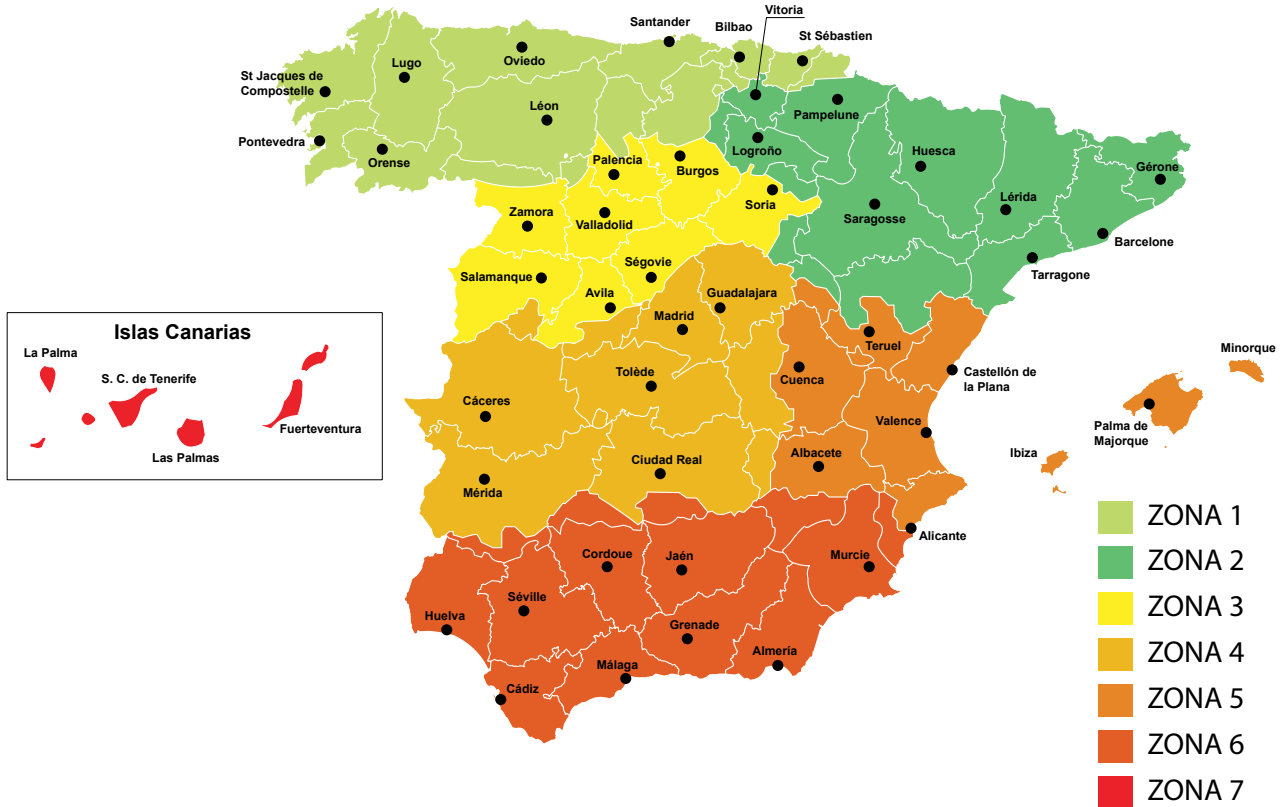

CHARGE NEIGE ESPAGNE EUROCODE 1 PERGOLA FIXE

Avancée Maximum Pergola POLY-TOP Classique et TOP LUCIA** selon les ZONES :

Altitude	ZONA 1		ZONA 2		ZONA 3		ZONA 4		ZONA 5		ZONA 6		ZONA 7	
	POLY	THERMO	POLY	THERMO	POLY	THERMO	POLY	THERMO	POLY	THERMO	POLY	THERMO	POLY	THERMO
0	4,0m	4,0m	4,0m	4,0m	4,0m	4,0m	4,0m	4,0m	4,0m	4,0m	4,0m	4,0m	4,0m	4,0m
200	3,85m	3,75m	3,85m	3,75m	4,0m	4,0m	4,0m	4,0m	4,0m	4,0m	4,0m	4,0m	4,0m	4,0m
400	3,65m	3,55m	3,65m	3,55m	4,0m	4,0m	4,0m	4,0m	4,0m	4,0m	4,0m	4,0m	4,0m	4,0m
500	3,45m	3,4m	3,45m	3,4m	4,0m	4,0m	4,0m	4,0m	4,0m	4,0m	4,0m	4,0m	4,0m	4,0m
600	3,2m	3,15m	3,2m	3,15m	4,0m	4,0m	3,85m	3,75m	3,85m	3,75m	4,0m	4,0m	4,0m	4,0m
700	3,1m	3,05m	3,1m	3,05m	4,0m	4,0m	3,65m	3,55m	3,65m	3,55m	3,85m	3,75m	4,0m	4,0m
800	2,95m	2,9m	3,0m	3,0m	3,85m	3,75m	3,35m	3,3m	3,45m	3,4m	3,45m	3,4m	4,0m	4,0m
900	X*	2,75m	X*	2,85m	3,65m	3,55m	3,1m	3,05m	3,35m	3,3m	3,2m	3,15m	4,0m	4,0m
1 000	X*	X*	X*	X*	3,45m	3,4m	2,95m	2,9m	3,2m	3,15m	2,95m	2,9m	4,0m	4,0m
1 200	X*	X*	X*	X*	3,0m	3,0m	X*	X*	X*	2,85m	X*	X*	4,0m	4,0m
1 400	X*	X*	X*	X*	X*	X*	X*	X*	X*	X*	X*	X*	4,0m	4,0m

Avancée Maximum Pergola TOP HORIZON 3 selon les ZONES :

Altitude	ZONA 1	ZONA 2	ZONA 3	ZONA 4	ZONA 5	ZONA 6	ZONA 7
0	5,0m	5,0m	5,0m	5,0m	5,0m	5,0m	5,0m
200	4,9m	4,9m	5,0m	5,0m	5,0m	5,0m	5,0m
400	4,65m	4,65m	5,0m	5,0m	5,0m	5,0m	5,0m
500	4,45m	4,45m	5,0m	5,0m	5,0m	5,0m	5,0m
600	4,15m	4,15m	5,0m	4,9m	4,9m	5,0m	5,0m
700	4,0m	4,0m	5,0m	4,65m	4,65m	4,9m	5,0m
800	3,8m	3,9m	4,9m	4,3m	4,45m	4,45m	5,0m
900	3,65m	3,7m	4,65m	4,0m	4,3m	4,15m	5,0m
1 000	X*	X*	4,45m	3,8m	4,15m	3,8m	5,0m
1 200	X*	X*	3,9m	X*	3,7m	X*	5,0m
1 400	X*	X*	X*	X*	X*	X*	5,0m

* X : limite de rupture de la plaque de Polycarbonate ou panneau sandwich.

** Top Lucia - Non disponible en version Polycarbonate